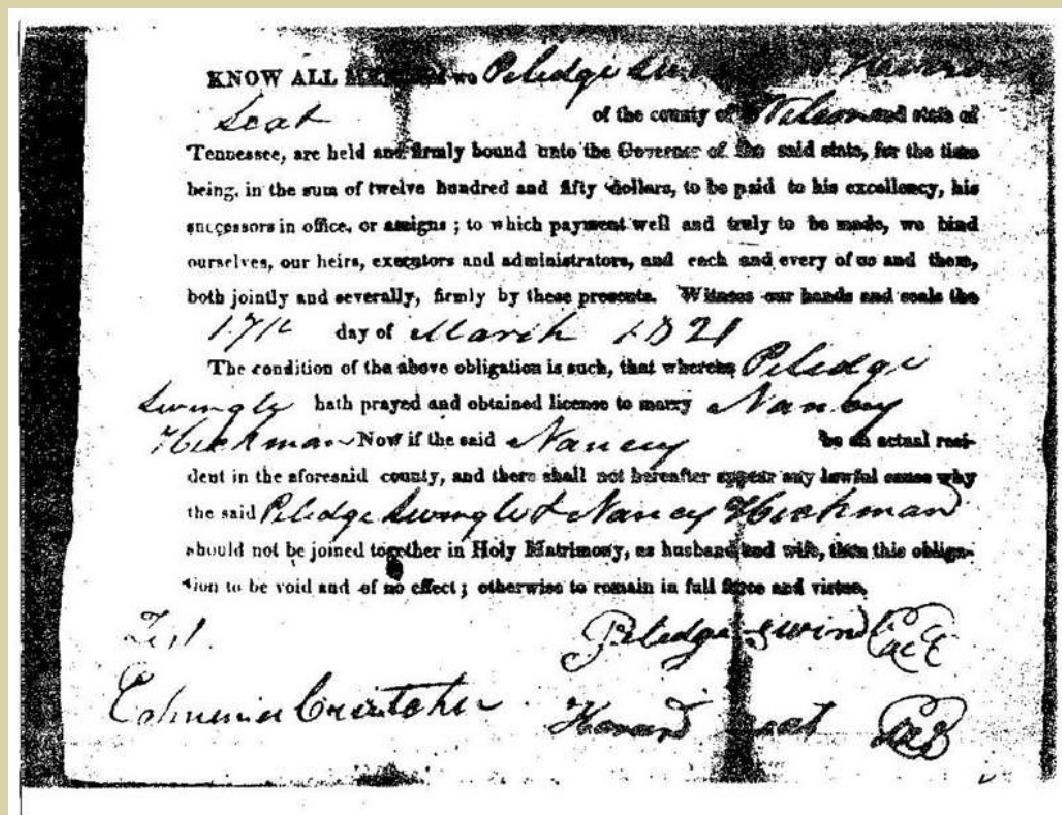

TENNESSEE STATE MARRIAGES, 1780-2002

PELEDGE SWINDELL

SPOUSE: NANCY HICKMAN
MARRIAGE DATE: 17 MAR 1821
MARRIAGE COUNTY: WILSON
MARRIAGE STATE: TENNESSEE

PELEDGE SWINDELL, SON OF JOB SWINDELL & MARTHA DANIELS
NANCY HICKMAN, DAUGHTER OF WILLIAM HICKMAN & KESIAH DIXON (PRESUMED)