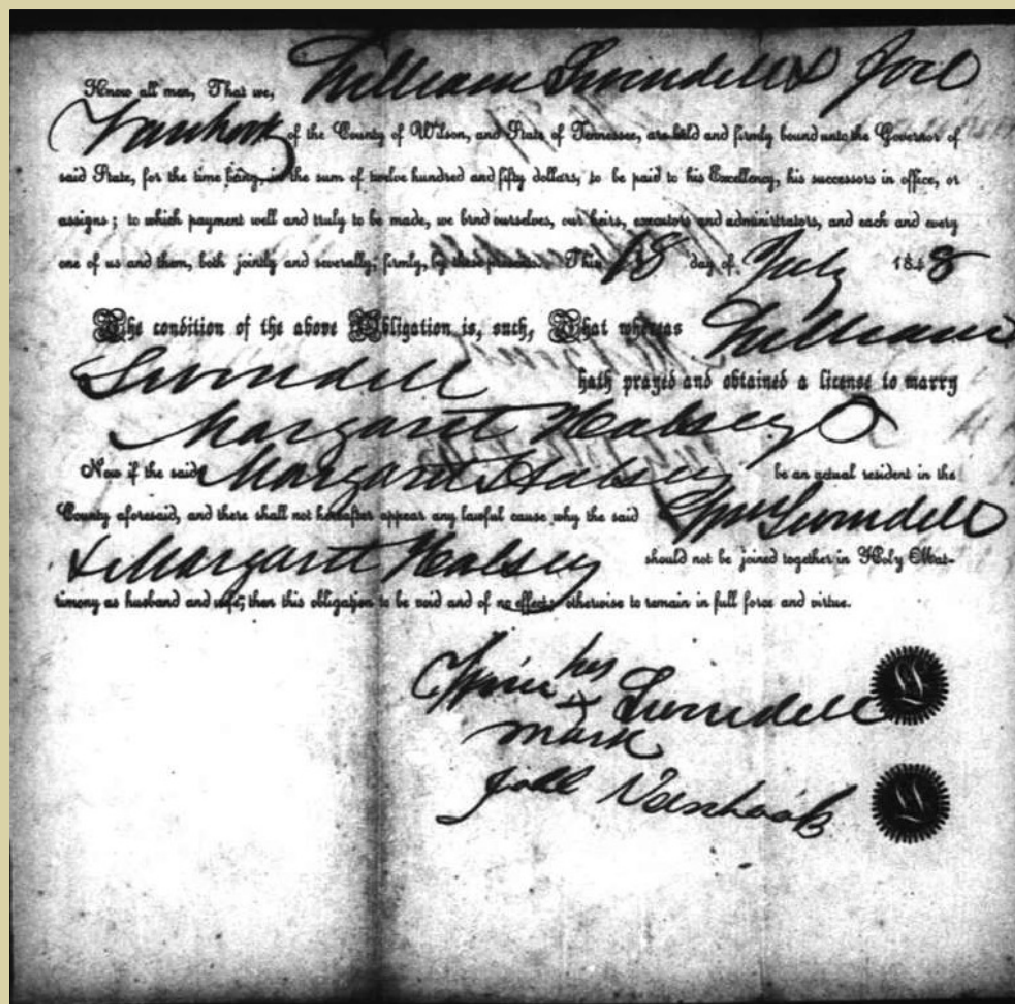

TENNESSEE STATE MARRIAGES, 1780-2002

WILLIAM SWINDELL

SPOUSE: MARGARET HALSEY
MARRIAGE DATE: 18 JUL 1848
MARRIAGE COUNTY: WILSON
MARRIAGE STATE: TENNESSEE

WILLIAM DANIELS SWINDELL SON OF ISIAH SWINDELL & Julianna Hickman,
WIFE SARAH MARGARET HALSEY.